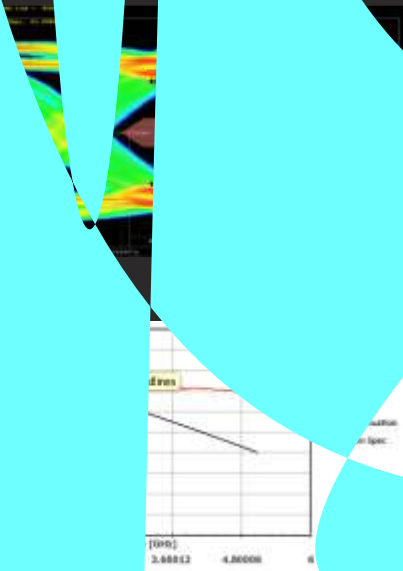

# IRIDIUM

Ultimate Link

- HDMI 2.1 | 4K | Ultra HD | 2160P | Ethernet
- 18 Gbps | 1.25% Silver Coated Solid Core
- 4K @ 60FPS | 60 FPS | 2 Video Streams
- Super Grip Zinc Alloy Connector | 3D
- 4 Audio Streams | ARC | 32 Channels

Iridium Ultimate Link from Entegrale was developed for the discerning

High transmission speeds are further enhanced with 1.25% silver coated improved frequency signals travel almost exclusively on the surface

## SMOOTH VIDEO AND CLEAR SOUND

Gold Core Laminated Conductors (LGOFC) eliminate strand-interference for smoother sound and clearer video. This is achieved through the use of regular high purity copper. Fewer oxidized strands mean less grain and more consistent LGOFC deliver superior performance